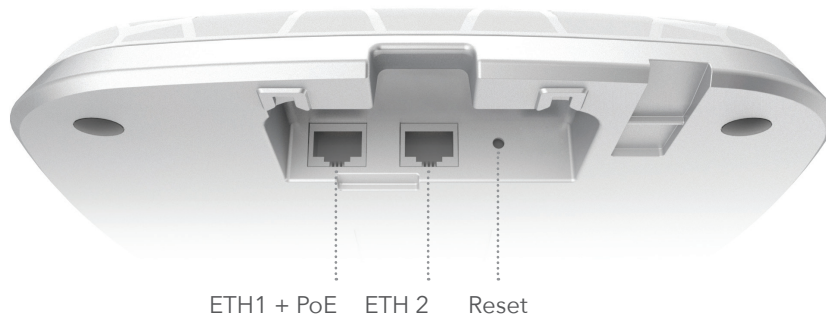

Interfaces

Specifications

Wireless

WLAN standard	IEEE 802.11 a/b/g/n/ac
Radio mode	MIMO dual 3x3
Operating mode	Access point, repeater
Radio frequency band	2.402 - 2.484 GHz (country dependent) FCC 2.412 - 2.462 GHz (CH1-CH11) 5.170 - 5.875 GHz (country dependent) FCC 5.745 - 5.825 GHz (CH149-CH161)
Transmit power	2.4 GHz: 22 dBm per chain @ MCS23 5 GHz: 22 dBm per chain @ MCS23
Channel size	20, 40, 80 MHz
Modulation schemes	802.11 ac: OFDM (256-QAM, 64-QAM, 16-QAM, QPSK, BPSK) 802.11 a/g/n: OFDM (64-QAM, 16-QAM, QPSK, BPSK) 802.11 b: DSS (CCK, DQPSK, DBPSK)
Data rates	802.11 ac @ 80 MHz: 1300, 1170, 975, 780, 585, 390, 292.5, 195, 97.5 Mbps 802.11 n @ 40 MHz: 450, 405, 360, 270, 180, 135, 90, 45 Mbps 802.11 a/g @ 20 MHz: 54, 48, 36, 24, 18, 12, 9, 6 Mbps 802.11 b @ 20 MHz: 11, 5.5, 2, 1 Mbps
Duplexing scheme	Time division duplex
Wireless security	WPA/WPA2 Personal, WPA/WPA2 Enterprise, WACL, Hotspot (UAM)
Roaming	Yes

Antenna

Type	6x internal omni-directional antennas
Gain	2.4 GHz: 3 dBi 5 GHz: 3 dBi
Coverage radius	150 meters (492 ft)

Wired

Interface	2 x 10/100/1000 Base-T, RJ-45

Networking

Operating mode	Bridge, router IPv4 and IPv6
Management IPv4	Static, dynamic
Management IPv6	Static, dynamic stateless, dynamic stateful
Secondary IPv4	Supported
VLAN	802.1Q for management and data
Virtual SSID	8 per each radio